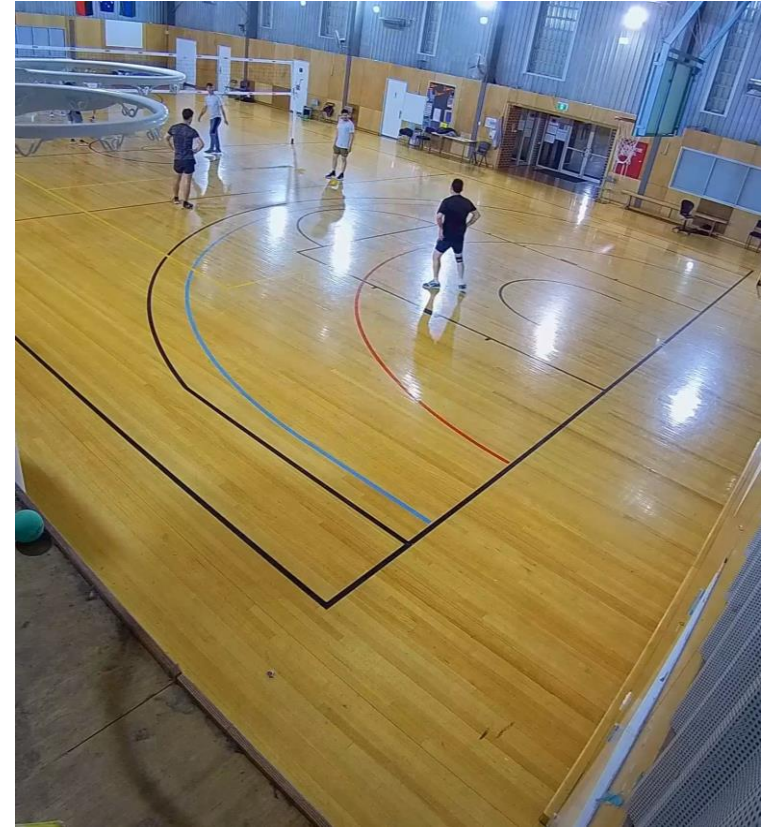

QASD Volleyball

Wednesday 7:00pm to 9:00pm