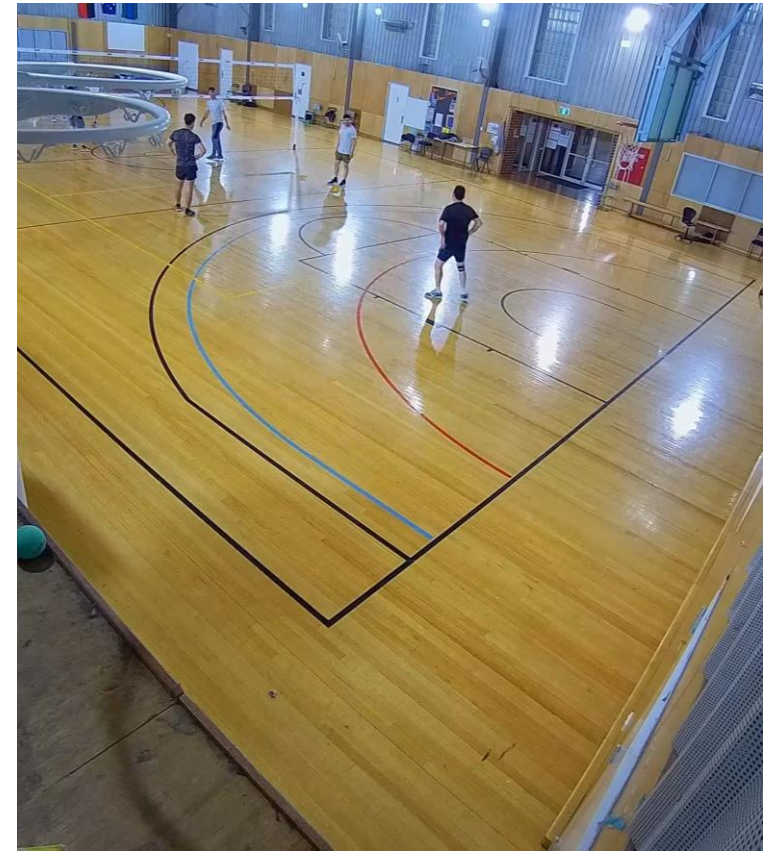

## AASA Volleyball

Sunday 5:30am to 7:00pm