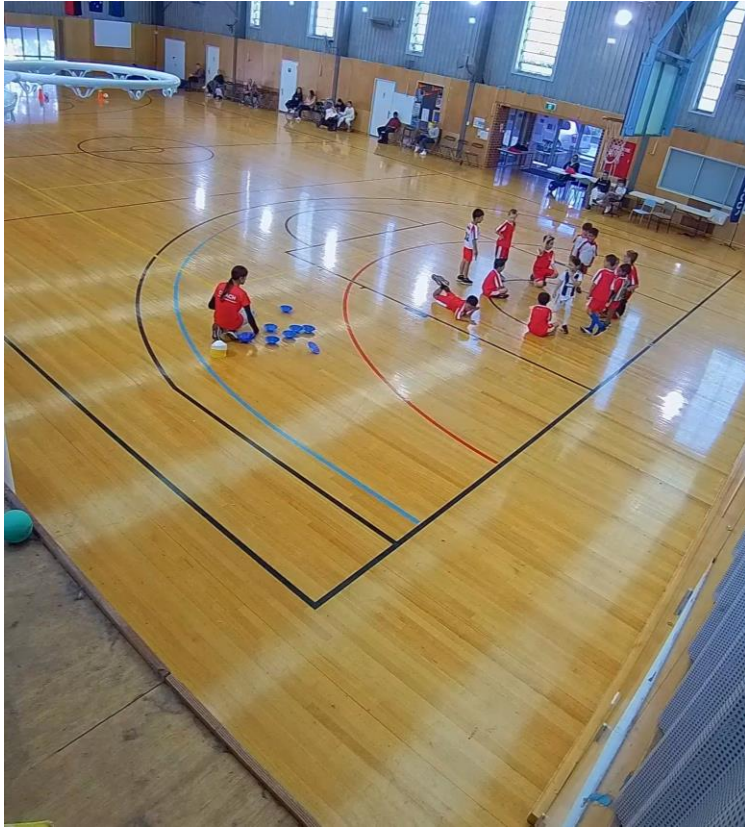

Little Kickers Soccer

Saturday 7:45am to 12:45pm

BAPS

Saturday 1:00pm to 10:00pm