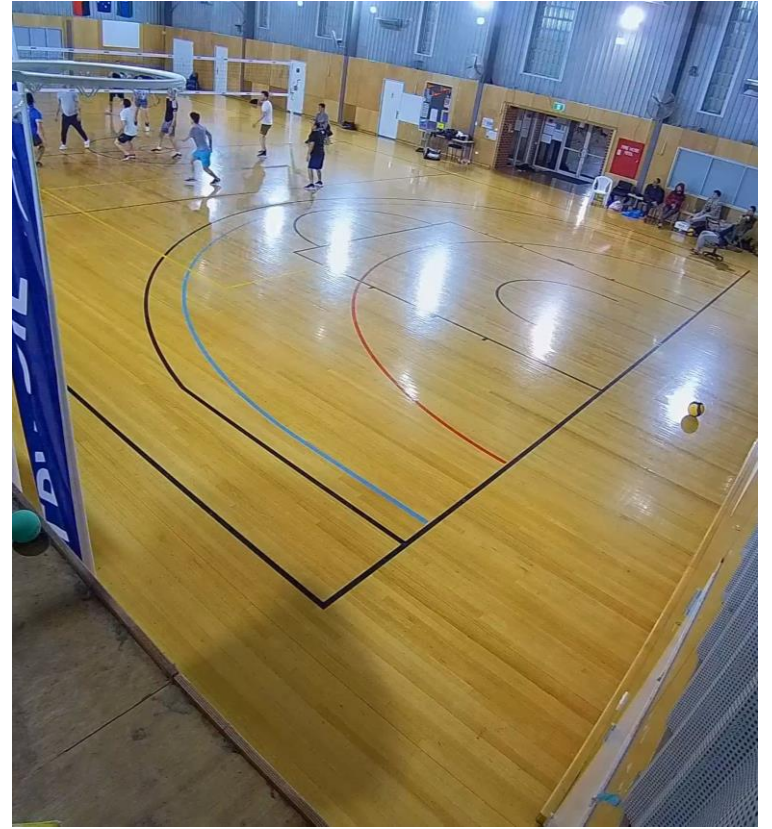

QASD Volleyball

Tuesday 6:00pm to 8:00pm